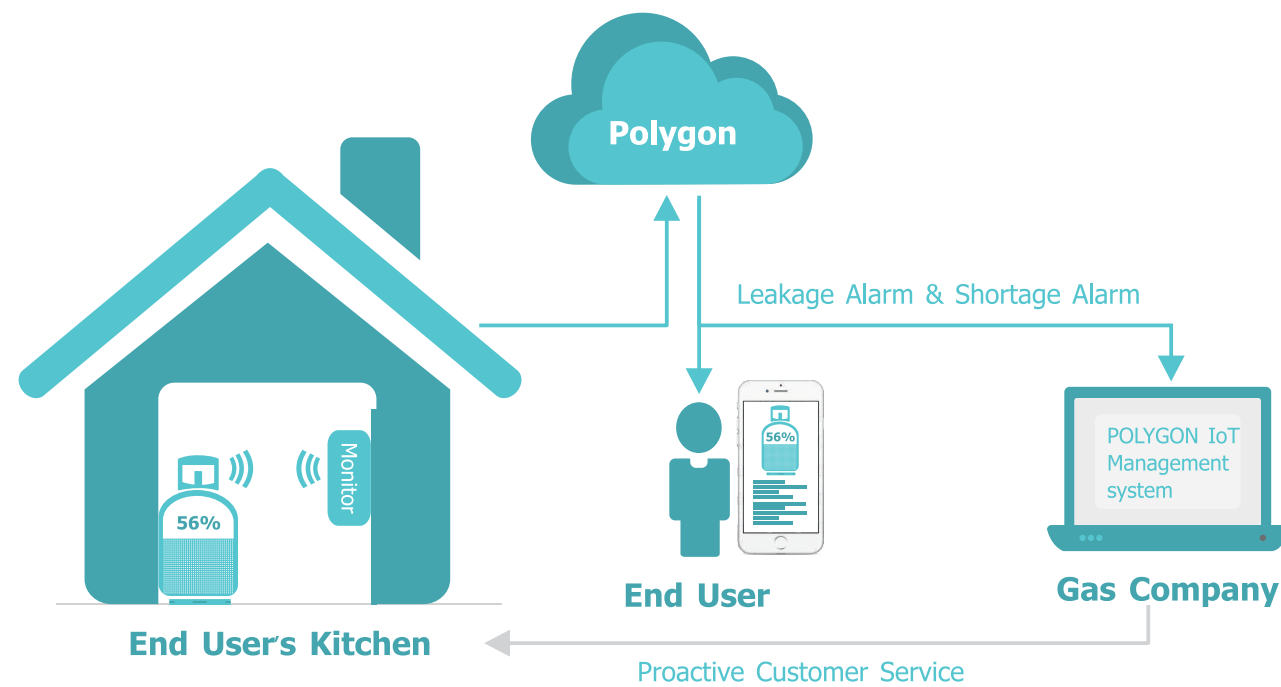

## Intelligent Gas View

### ■ Monitor

- ◆ Connect to WIFI and communicate with Smart Scales, upload information to IoT cloud platform
- ◆ Remaining gas shown on screen
- ◆ Alarm for gas shortage & gas leakage

### ■ Smart Scales

- ◆ 2.4GHz wireless communication
- ◆ Send information to Monitor
- ◆ Weight measuring

- Gas leakage alarm locally and remind end user and gas company immediately
- Gas company to do optimized service and promote Customer Loyalty